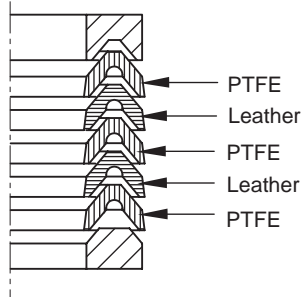

# Packing sets for Ecco Power Flow 214S, -328S

**Packing set upper (PTFE)**  
6004 0265 70

**Packing set lower (PTFE)**  
6004 0265 75

**Packing set upper (PTFE + Leather)**  
6004 0265 72

**Packing set lower (PTFE + Leather)**  
6004 0265 77

**Packing set upper (UHMV)**  
6004 0265 71

**Packing set lower (UHMV)**  
6004 0265 76

**Packing set upper (UHMV + PU)**  
6004 0265 73

**Packing set lower (UHMV + PU)**  
6004 0265 78

5241F678