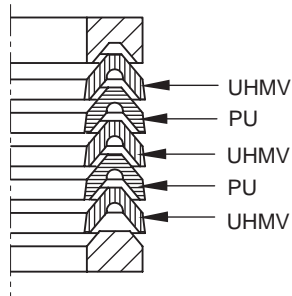

# Packing sets for Ecco Power Flow 214S, -328S

**Packing set upper (PTFE)**  
6004 0265 70

**Packing set lower (PTFE)**  
6004 0265 75

**Packing set upper (PTFE + Leather)**  
6004 0265 72

**Packing set lower (PTFE + Leather)**  
6004 0265 77

**Packing set upper (UHMV)**  
6004 0265 71

**Packing set lower (UHMV)**  
6004 0265 76

**Packing set upper (UHMV + PU)**  
6004 0265 73

**Packing set lower (UHMV + PU)**  
6004 0265 78

5241F678