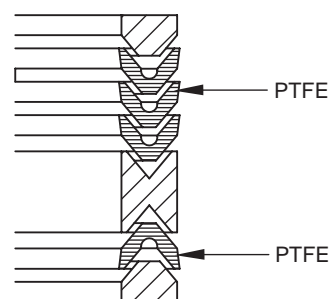

# Packing sets for Ecco Power Flow 214S, -328S

**Packing set upper (PTFE)**  
6004 0265 70

**Packing set lower (PTFE)**  
6004 0265 75

**Packing set upper (PTFE + Leather)**  
6004 0265 72

**Packing set lower (PTFE + Leather)**  
6004 0265 77

**Packing set upper (UHMV)**  
6004 0265 71

**Packing set lower (UHMV)**  
6004 0265 76

**Packing set upper (UHMV + PU)**  
6004 0265 73

**Packing set lower (UHMV + PU)**  
6004 0265 78

5241F678