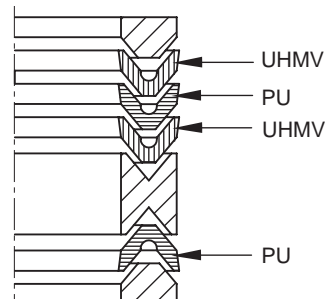

# Packing sets for Ecco Power Flow 214S, -328S

**Packing set upper (PTFE)**  
6004 0265 70

**Packing set lower (PTFE)**  
6004 0265 75

**Packing set upper (PTFE + Leather)**  
6004 0265 72

**Packing set lower (PTFE + Leather)**  
6004 0265 77

**Packing set upper (UHMV)**  
6004 0265 71

**Packing set lower (UHMV)**  
6004 0265 76

**Packing set upper (UHMV + PU)**  
6004 0265 73

**Packing set lower (UHMV + PU)**  
6004 0265 78

5241F678