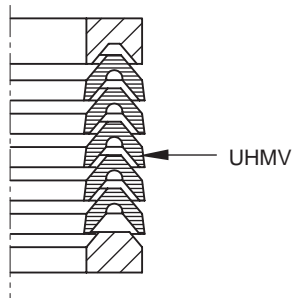

# Packing sets for Ecco Power Flow 214S, -328S

**Packing set upper (PTFE)**  
6004 0265 70

**Packing set lower (PTFE)**  
6004 0265 75

**Packing set upper (PTFE + Leather)**  
6004 0265 72

**Packing set lower (PTFE + Leather)**  
6004 0265 77

**Packing set upper (UHMV)**  
6004 0265 71

**Packing set lower (UHMV)**  
6004 0265 76

**Packing set upper (UHMV + PU)**  
6004 0265 73

**Packing set lower (UHMV + PU)**  
6004 0265 78

5241F678