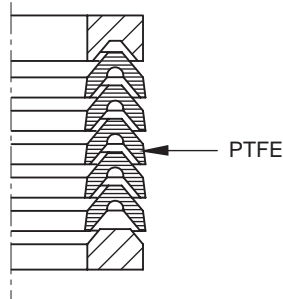

# Packing sets for Ecco Power Flow 214S, -328S

**Packing set upper (PTFE)**  
6004 0265 70

**Packing set lower (PTFE)**  
6004 0265 75

**Packing set upper (PTFE + Leather)**  
6004 0265 72

**Packing set lower (PTFE + Leather)**  
6004 0265 77

**Packing set upper (UHMV)**  
6004 0265 71

**Packing set lower (UHMV)**  
6004 0265 76

**Packing set upper (UHMV + PU)**  
6004 0265 73

**Packing set lower (UHMV + PU)**  
6004 0265 78

5241F678