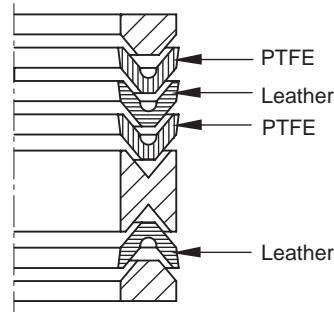

# Packing sets for Ecco Power Flow 214S, -328S

**Packing set upper (PTFE)**  
6004 0265 70

**Packing set lower (PTFE)**  
6004 0265 75

**Packing set upper (PTFE + Leather)**  
6004 0265 72

**Packing set lower (PTFE + Leather)**  
6004 0265 77

**Packing set upper (UHMV)**  
6004 0265 71

**Packing set lower (UHMV)**  
6004 0265 76

**Packing set upper (UHMV + PU)**  
6004 0265 73

**Packing set lower (UHMV + PU)**  
6004 0265 78

5241F678