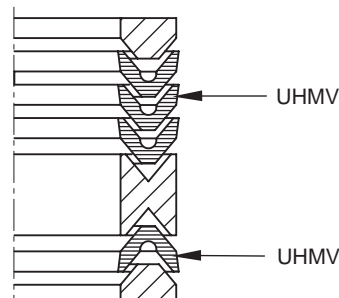

# Packing sets for Ecco Power Flow 214S, -328S

**Packing set upper (PTFE)**  
6004 0265 70

**Packing set lower (PTFE)**  
6004 0265 75

**Packing set upper (PTFE + Leather)**  
6004 0265 72

**Packing set lower (PTFE + Leather)**  
6004 0265 77

**Packing set upper (UHMV)**  
6004 0265 71

**Packing set lower (UHMV)**  
6004 0265 76

**Packing set upper (UHMV + PU)**  
6004 0265 73

**Packing set lower (UHMV + PU)**  
6004 0265 78

5241F678